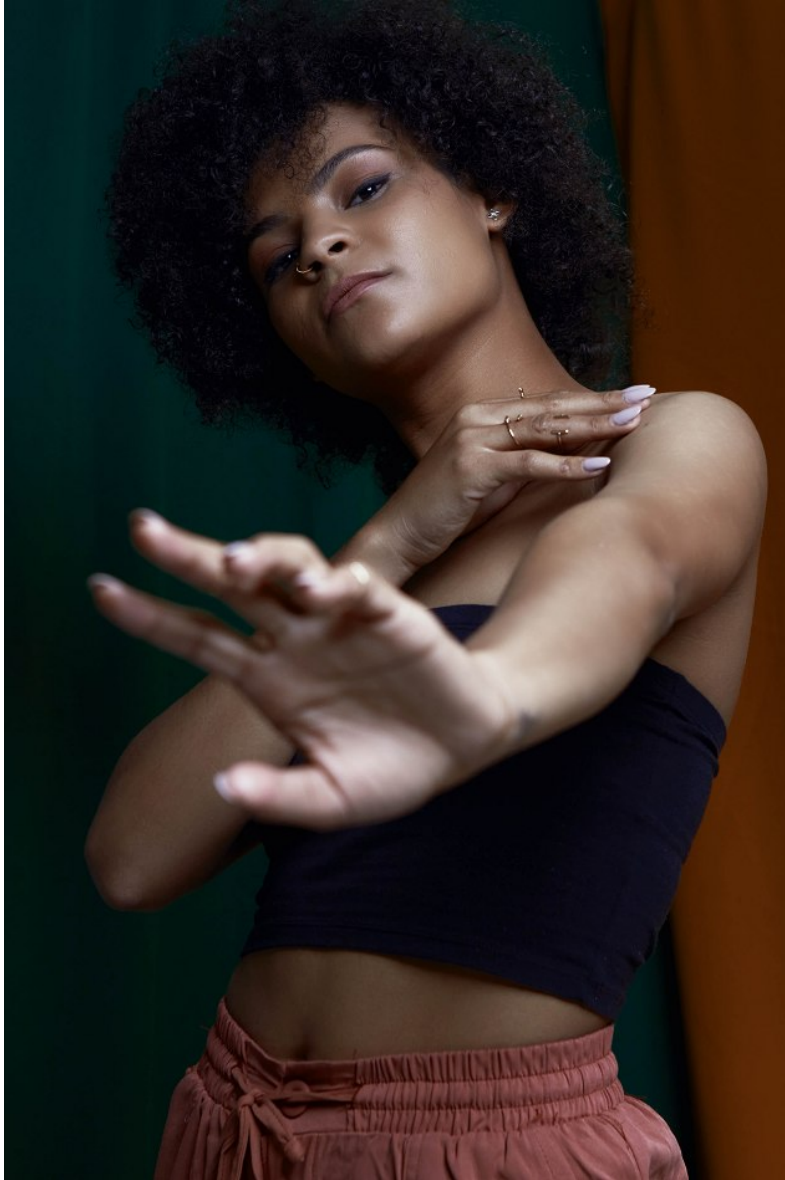

Image: Rage Models

Therese Qhobela

Height 165cm/5'5" Bust 81cm/32" A Waist 68cm/26.5" Hips 96cm/38" Dress 8 UK Shoe 5 UK Hair Dark Brown Eyes Brown Age 23

Image: Rage Models

Therese Qhobela

Height 165cm/5'5" Bust 81cm/32" A Waist 68cm/26.5" Hips 96cm/38" Dress 8 UK Shoe 5 UK Hair Dark Brown Eyes Brown Age 23