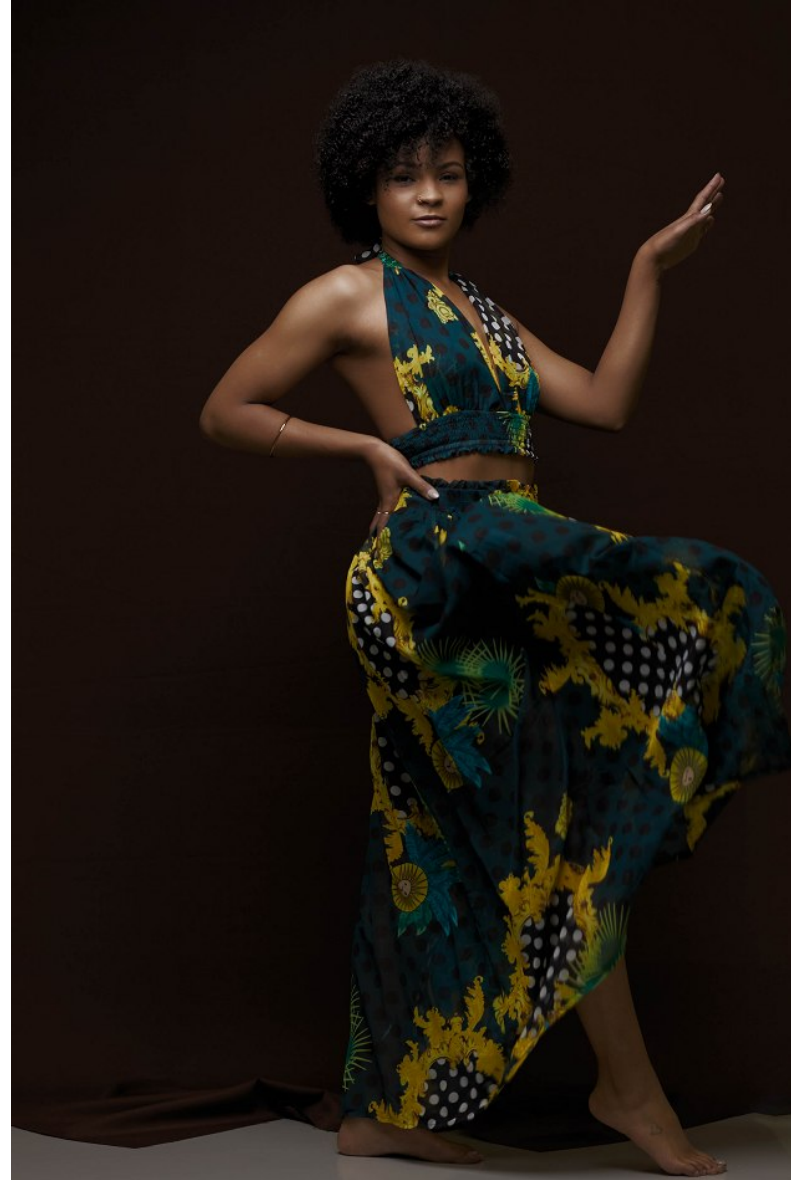

Image: Rage Models

Therese Qhobela

Height 165cm/5'5" Bust 81cm/32" A Waist 68cm/26.5" Hips 96cm/38" Dress 8 UK Shoe 5 UK Hair Dark Brown Eyes Brown Age 23

Image: Rage Models

Therese Qhobela

Height 165cm/5'5" Bust 81cm/32" A Waist 68cm/26.5" Hips 96cm/38" Dress 8 UK Shoe 5 UK Hair Dark Brown Eyes Brown Age 23