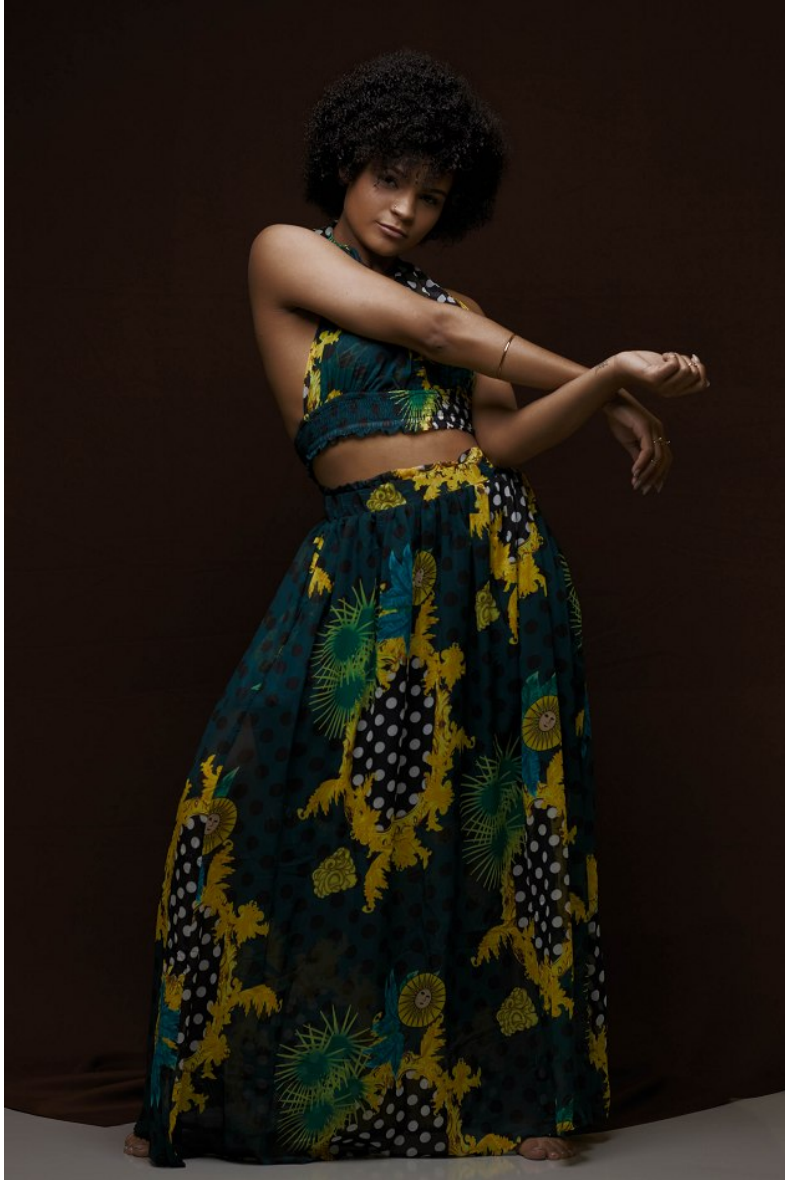

Image: Rage Models

Therese Qhobela

Height 165cm/5'5" Bust 81cm/32" A Waist 68cm/26.5" Hips 96cm/38" Dress 8 UK Shoe 5 UK Hair Dark Brown Eyes Brown Age 23

Image: Rage Models

Therese Qhobela

Height 165cm/5'5" Bust 81cm/32" A Waist 68cm/26.5" Hips 96cm/38" Dress 8 UK Shoe 5 UK Hair Dark Brown Eyes Brown Age 23