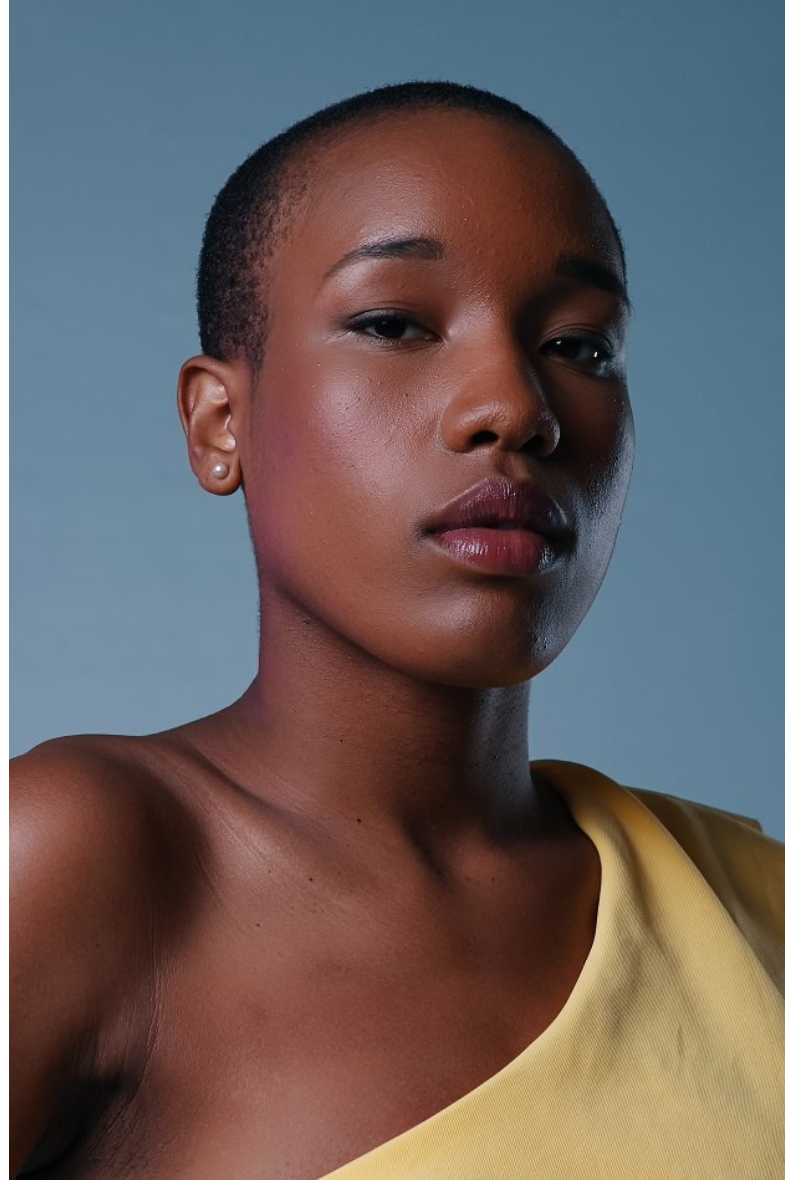

Image: Rage Models

Obianuju Dike

Height 174cm/5'8.5" Bust 86cm/34" B Waist 68cm/26.5" Hips 97cm/38" Dress 8-10 UK Shoe 8 UK Hair Black Eyes Brown Age 21

Image: Rage Models

Obianuju Dike

Height 174cm/5'8.5" Bust 86cm/34" B Waist 68cm/26.5" Hips 97cm/38" Dress 8-10 UK Shoe 8 UK Hair Black Eyes Brown Age 21