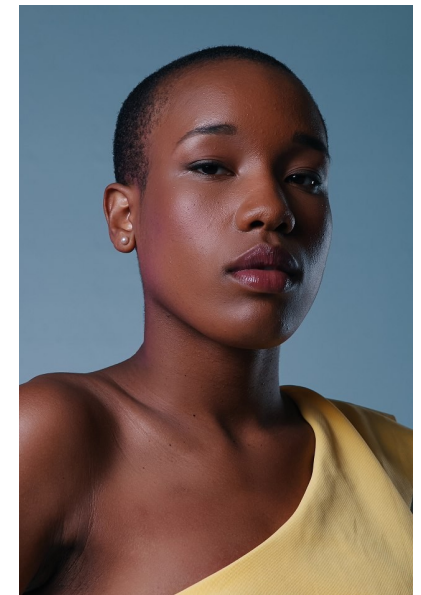

Obianuju Dike

Height 174cm/5'8.5" Bust 86cm/34" B Waist 68cm/26.5" Hips 97cm/38"  
Dress 8-10 UK Shoe 8 UK Hair Black Eyes Brown Age 21

**RAGE**  
MODELS

Johannesburg  
Office: +27 10 493 0870 | Cell : +27 79 510 6143  
Email: [dkuhn@ragemodels.co.za](mailto:dkuhn@ragemodels.co.za)