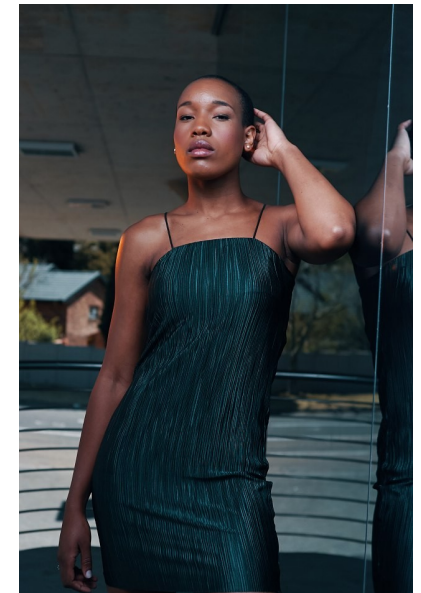

Obianuju Dike

Height 174cm/5'8.5" Bust 86cm/34" B Waist 68cm/26.5" Hips 97cm/38"  
Dress 8-10 UK Shoe 8 UK Hair Black Eyes Brown Age 21

**RAGE**  
MODELS

Johannesburg  
Office: +27 10 493 0870 | Cell : +27 79 510 6143  
Email: [dkuhn@ragemodels.co.za](mailto:dkuhn@ragemodels.co.za)