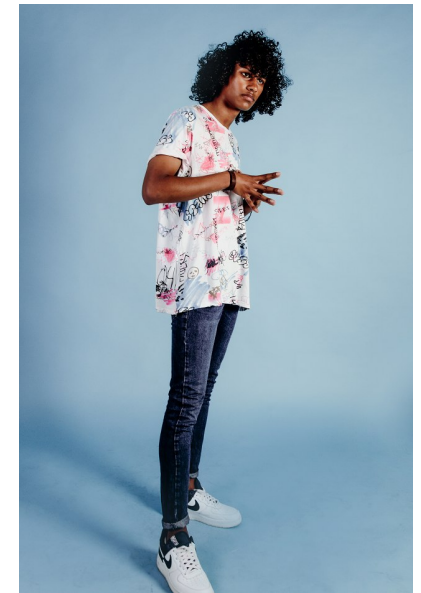

Ethan Flashman

Height 186cm/6'1.5" Chest 91cm/36" Waist 77cm/30.5" Collar 43cm/17"
Shoe 12 UK Hair Black Eyes Brown Age 18

RAGE
MODELS

Johannesburg
Office: +27 10 493 0870 | Cell : +27 79 510 6143
Email: dkuhn@ragemodels.co.za