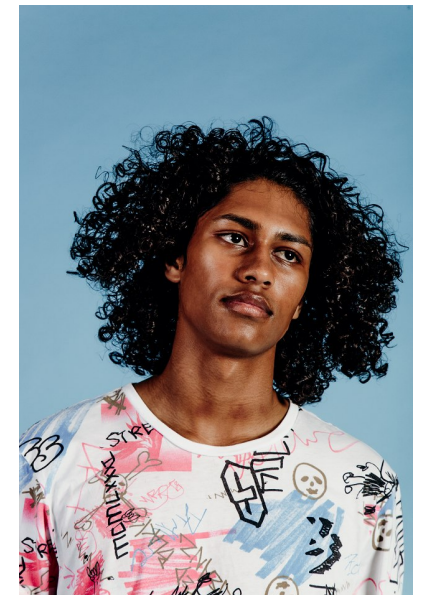

Ethan Flashman

Height 186cm/6'1.5" Chest 91cm/36" Waist 77cm/30.5" Collar 43cm/17"
Shoe 12 UK Hair Black Eyes Brown Age 18

RAGE
MODELS

Johannesburg
Office: +27 10 493 0870 | Cell : +27 79 510 6143
Email: dkuhn@ragemodels.co.za