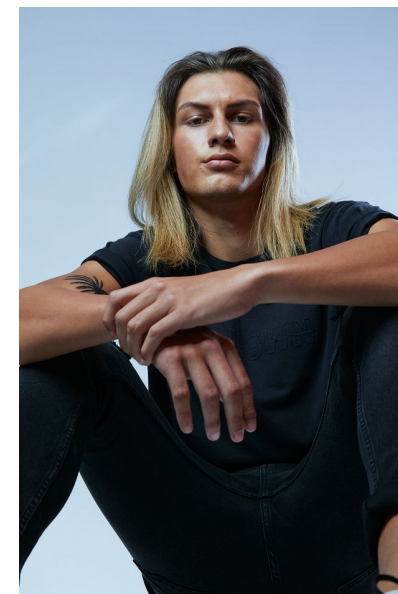

Marcell Butler

Height 187cm/6'1.5" Chest 97cm/38" Waist 88cm/34.5" Collar 43cm/17"  
Shoe 9 UK Hair Dark Blonde Eyes Green/Brown Age 19

**RAGE**  
MODELS

Johannesburg  
Office: +27 10 493 0870 | Cell : +27 79 510 6143  
Email: [dkuhn@ragemodels.co.za](mailto:dkuhn@ragemodels.co.za)