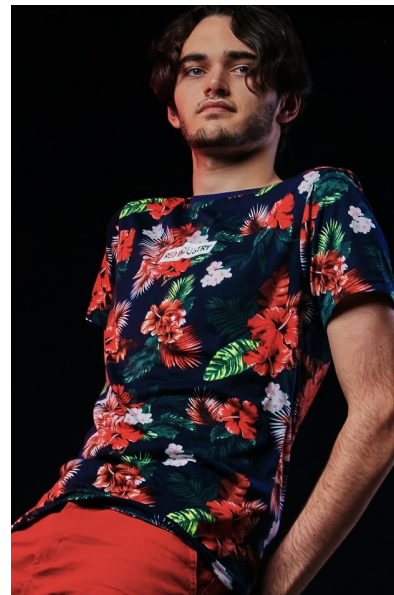

Adam Maree

Height 186cm/6'1.5" Chest 91cm/36" Waist 81cm/32" Collar 38cm/15" Suit
Length L Shoe 12 UK Hair Black Eyes Blue Age 21

RAGE
MODELS

Johannesburg
Office: +27 10 493 0870 | Cell : +27 79 510 6143
Email: dkuhn@ragemodels.co.za