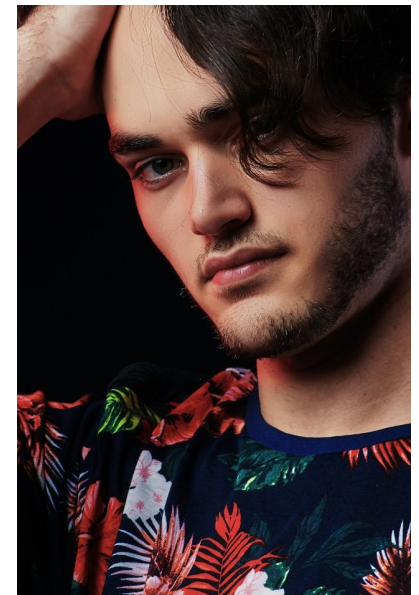

Adam Maree

Height 186cm/6'1.5" Chest 91cm/36" Waist 81cm/32" Collar 38cm/15" Suit
Length L Shoe 12 UK Hair Black Eyes Blue Age 21

RAGE
MODELS

Johannesburg
Office: +27 10 493 0870 | Cell : +27 79 510 6143
Email: dkuhn@ragemodels.co.za