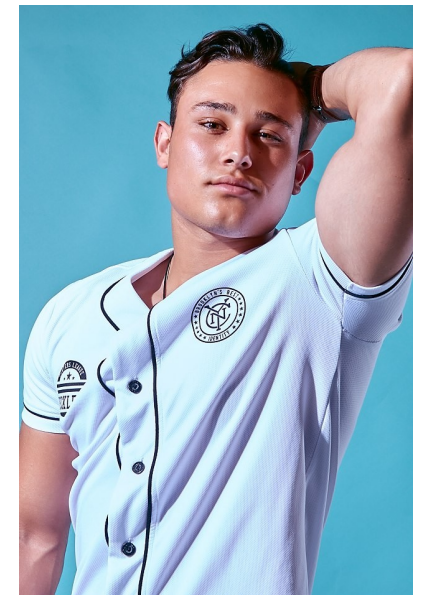

Kyle Van Der Ness

Height 181cm/5'11.5" Chest 106cm/41.5" Waist 81cm/32" Collar 32cm/12.5"
Shoe 10 UK Hair Black Eyes Hazel Age 18

RAGE
MODELS

Johannesburg
Office: +27 10 493 0870 | Cell : +27 79 510 6143
Email: dkuhn@ragemodels.co.za