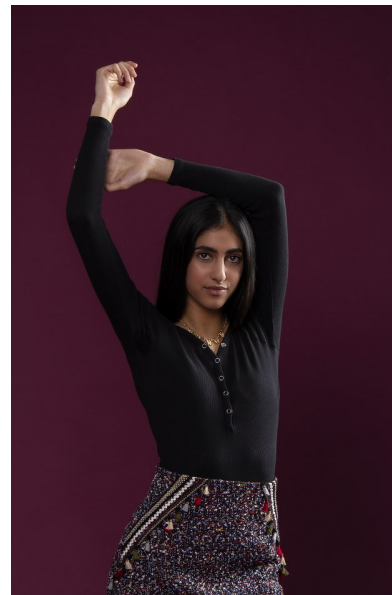

Sabreen Limbada

Height 173cm/5'8" Bust 81cm/32" A Waist 60cm/23.5" Hips 88cm/34.5"  
Dress 6 UK Shoe 5 UK Hair Dark Brown Eyes Brown Age 16

**RAGE**  
MODELS

Johannesburg  
Office: +27 10 493 0870 | Cell : +27 79 510 6143  
Email: [dkuhn@ragemodels.co.za](mailto:dkuhn@ragemodels.co.za)