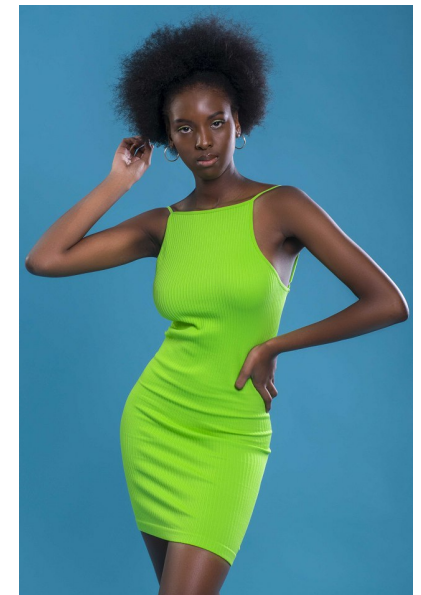

Palesa Makhathini

Height 173cm/5'8" Bust 81cm/32" A Waist 62cm/24.5" Hips 90cm/35.5"
Dress 8 UK Shoe 6 UK Hair Black Eyes Brown Age 17

RAGE
MODELS

Johannesburg
Office: +27 10 493 0870 | Cell : +27 79 510 6143
Email: dkuhn@ragemodels.co.za