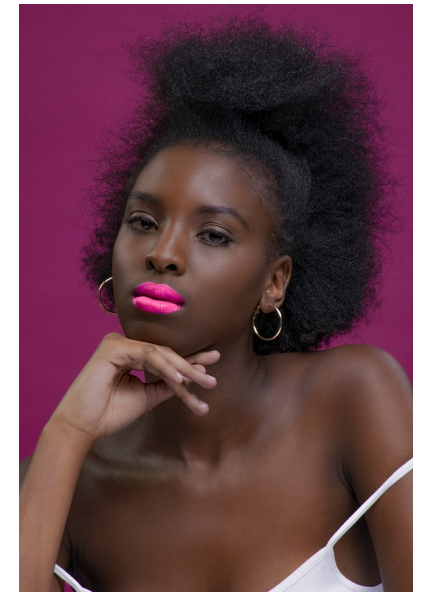

Palesa Makhathini

Height 173cm/5'8" Bust 81cm/32" A Waist 62cm/24.5" Hips 90cm/35.5"
Dress 8 UK Shoe 6 UK Hair Black Eyes Brown Age 17

RAGE
MODELS

Johannesburg
Office: +27 10 493 0870 | Cell : +27 79 510 6143
Email: dkuhn@ragemodels.co.za