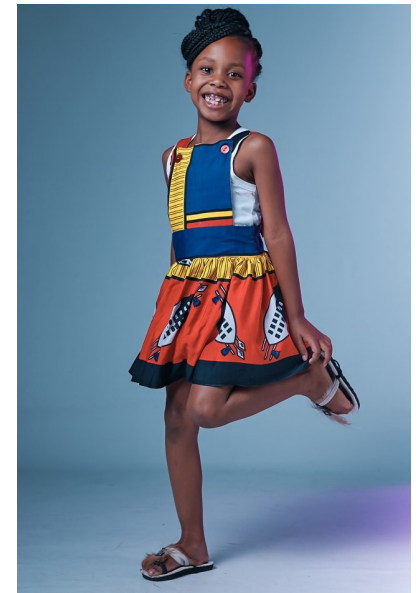

Lushanah Mthombeni

Height 115cm/3'9" Shoe 10 UK (kids) Size 6 - 7 Hair Brown Eyes Brown
Age 7

RAGE
MODELS

Johannesburg
Office: +27 10 493 0870 | Cell : +27 79 510 6143
Email: dkuhn@ragemodels.co.za