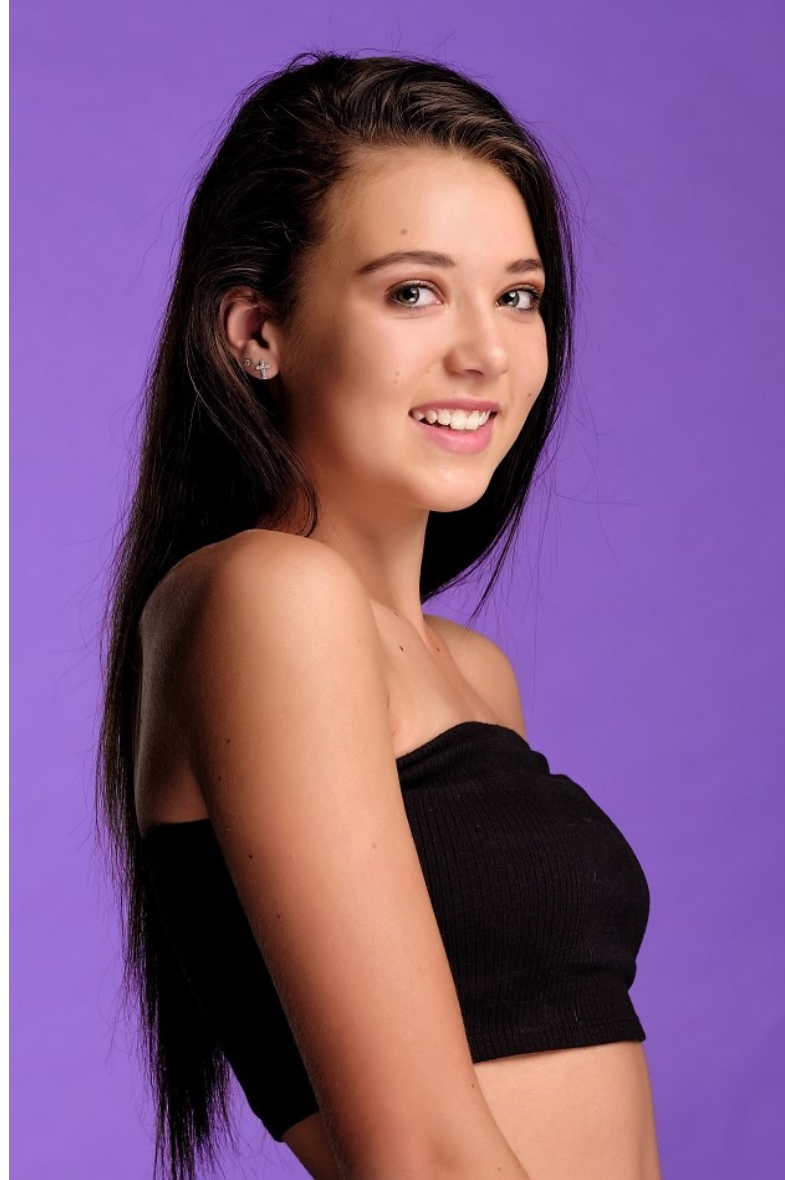

Image: Rage Models

Reese Cockcroft

Height 165cm/5'5" Bust 71cm/28" A Waist 63cm/25" Hips 86cm/34" Dress 6 UK Shoe 6 UK Hair Dark Brown Eyes Green Age 16

Image: Rage Models

Reese Cockcroft

Height 165cm/5'5" Bust 71cm/28" A Waist 63cm/25" Hips 86cm/34" Dress 6 UK Shoe 6 UK Hair Dark Brown Eyes Green Age 16