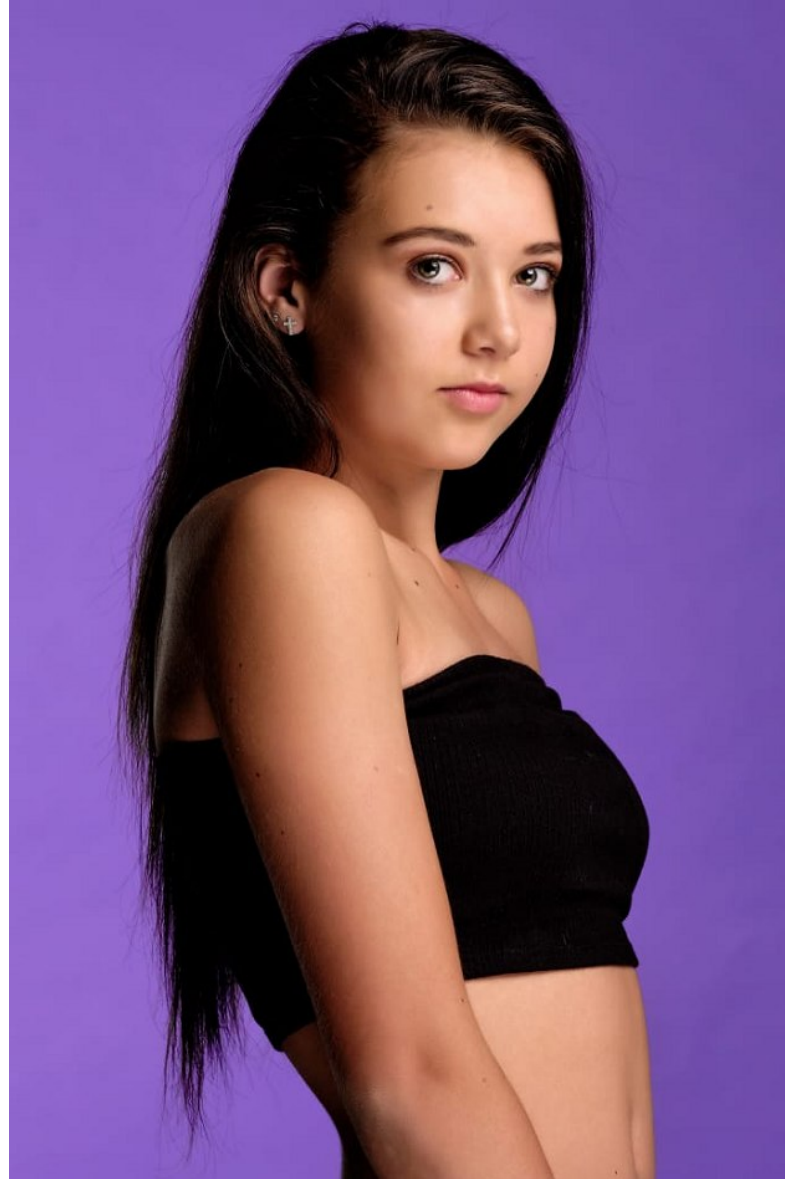

Image: Rage Models

Reese Cockcroft

Height 165cm/5'5" Bust 71cm/28" A Waist 63cm/25" Hips 86cm/34" Dress 6 UK Shoe 6 UK Hair Dark Brown Eyes Green Age 16

Image: Rage Models

Reese Cockcroft

Height 165cm/5'5" Bust 71cm/28" A Waist 63cm/25" Hips 86cm/34" Dress 6 UK Shoe 6 UK Hair Dark Brown Eyes Green Age 16