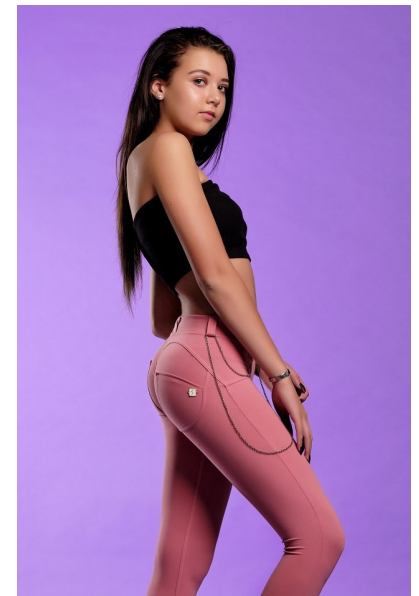

Reese Cockcroft

Height 165cm/5'5" Bust 71cm/28" A Waist 63cm/25" Hips 86cm/34" Dress 6  
UK Shoe 6 UK Hair Dark Brown Eyes Green Age 16

**RAGE**  
MODELS

Johannesburg  
Office: +27 10 493 0870 | Cell : +27 79 510 6143  
Email: [dkuhn@ragemodels.co.za](mailto:dkuhn@ragemodels.co.za)