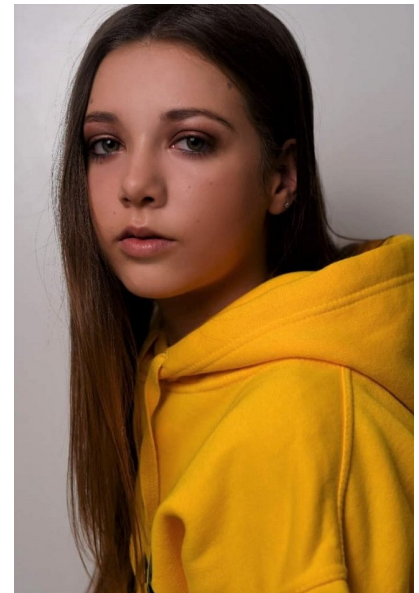

Reese Cockcroft

Height 165cm/5'5" Bust 71cm/28" A Waist 63cm/25" Hips 86cm/34" Dress 6  
UK Shoe 6 UK Hair Dark Brown Eyes Green Age 16

**RAGE**  
MODELS

Johannesburg  
Office: +27 10 493 0870 | Cell : +27 79 510 6143  
Email: [dkuhn@ragemodels.co.za](mailto:dkuhn@ragemodels.co.za)