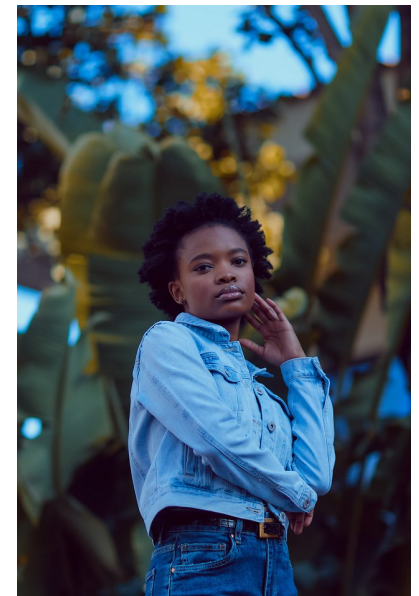

Iris Mashabe

Height 169cm/5'6.5" Bust 86cm/34" A Waist 68cm/26.5" Hips 95cm/37.5"
Dress 6 UK Shoe 3.5 UK Hair Dark Brown Eyes Brown Age 20

RAGE
MODELS

Johannesburg
Office: +27 10 493 0870 | Cell : +27 79 510 6143
Email: dkuhn@ragemodels.co.za