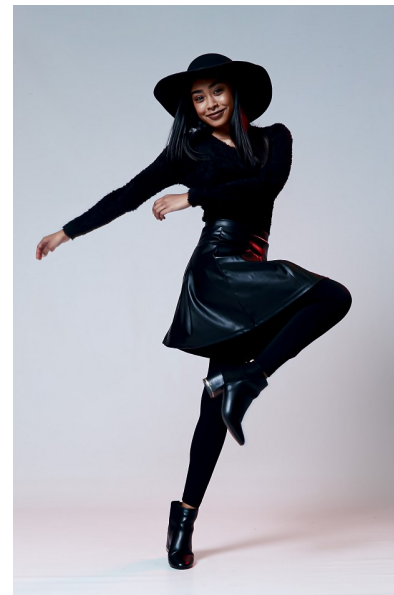

Kaitlyn-Ann Mundry

Height 162cm/5'3.5" Bust 86cm/34" B Waist 62cm/24.5" Hips 85cm/33.5"
Dress 6-8 UK Shoe 4 UK Hair Brown Eyes Brown Age 23

RAGE
MODELS

Johannesburg
Office: +27 10 493 0870 | Cell : +27 79 510 6143
Email: dkuhn@ragemodels.co.za