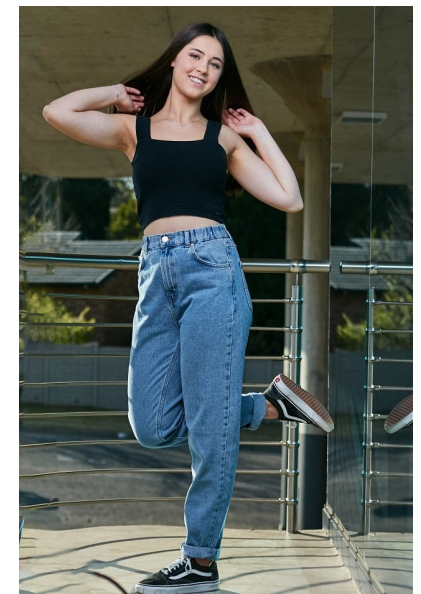

Gabriella Harper

Height 165cm/5'5" Bust 86cm/34" B Waist 81cm/32" Hips 90cm/35.5"
Dress 8 UK Shoe 5 UK Hair Brown Eyes Blue/Green Age 17

RAGE
MODELS

Johannesburg
Office: +27 10 493 0870 | Cell : +27 79 510 6143
Email: dkuhn@ragemodels.co.za