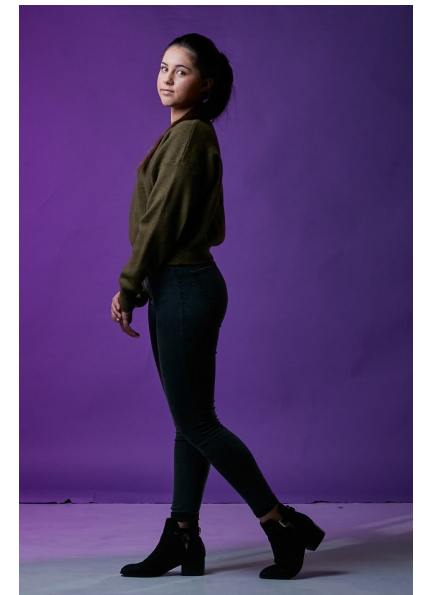

Gabriella Harper

Height 165cm/5'5" Bust 86cm/34" B Waist 81cm/32" Hips 90cm/35.5"
Dress 8 UK Shoe 5 UK Hair Brown Eyes Blue/Green Age 17

RAGE
MODELS

Johannesburg
Office: +27 10 493 0870 | Cell : +27 79 510 6143
Email: dkuhn@ragemodels.co.za