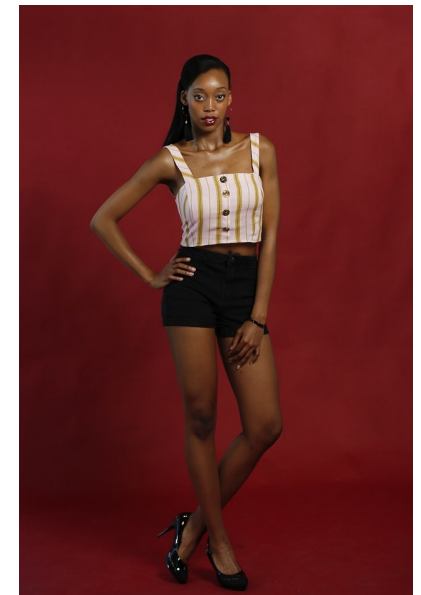

KC Mphuthi

Height 174cm/5'8.5" Bust 81cm/32" C Waist 68cm/26.5" Hips 84cm/33"  
Dress 8 UK Shoe 7 UK Hair Black Eyes Brown Age 22

**RAGE**  
MODELS

Johannesburg  
Office: +27 10 493 0870 | Cell : +27 79 510 6143  
Email: [dkuhn@ragemodels.co.za](mailto:dkuhn@ragemodels.co.za)