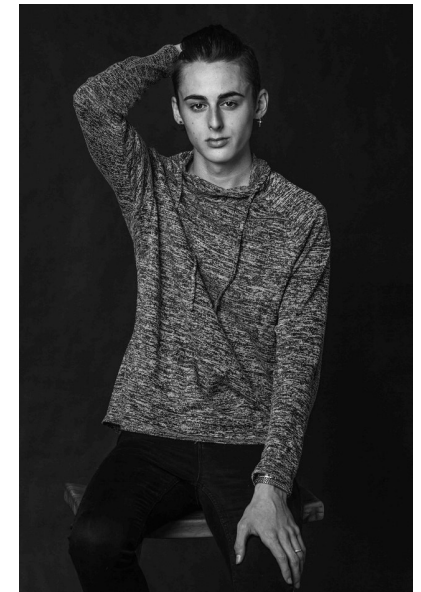

Matthew Fairon

Height 181cm/5'11.5" Chest 84cm/33" Waist 71cm/28" Collar 37cm/14.5"
Shoe 10 UK Hair Brown Eyes Brown Age 19

RAGE
MODELS

Johannesburg
Office: +27 10 493 0870 | Cell : +27 79 510 6143
Email: dkuhn@ragemodels.co.za