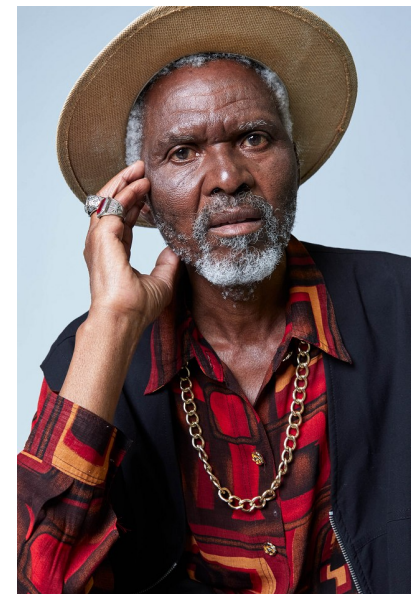

Simon Majola

Height 165cm/5'5" Chest 83cm/32.5" Waist 76cm/30" Collar 36cm/14" Suit
Length R Shoe 7 UK Hair Grey Eyes Brown Age 70

RAGE
MODELS

Johannesburg
Office: +27 10 493 0870 | Cell : +27 79 510 6143
Email: dkuhn@ragemodels.co.za