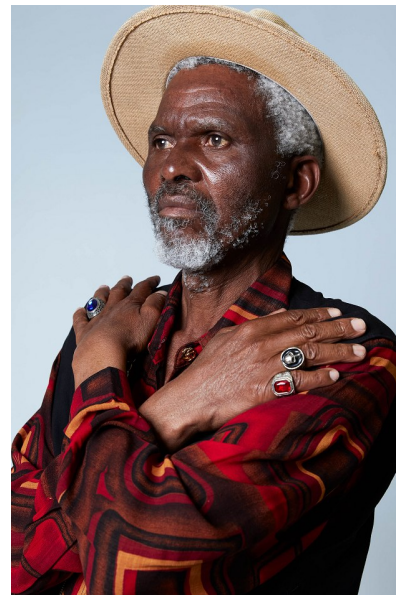

Simon Majola

Height 165cm/5'5" Chest 83cm/32.5" Waist 76cm/30" Collar 36cm/14" Suit
Length R Shoe 7 UK Hair Grey Eyes Brown Age 70

RAGE
MODELS

Johannesburg
Office: +27 10 493 0870 | Cell : +27 79 510 6143
Email: dkuhn@ragemodels.co.za